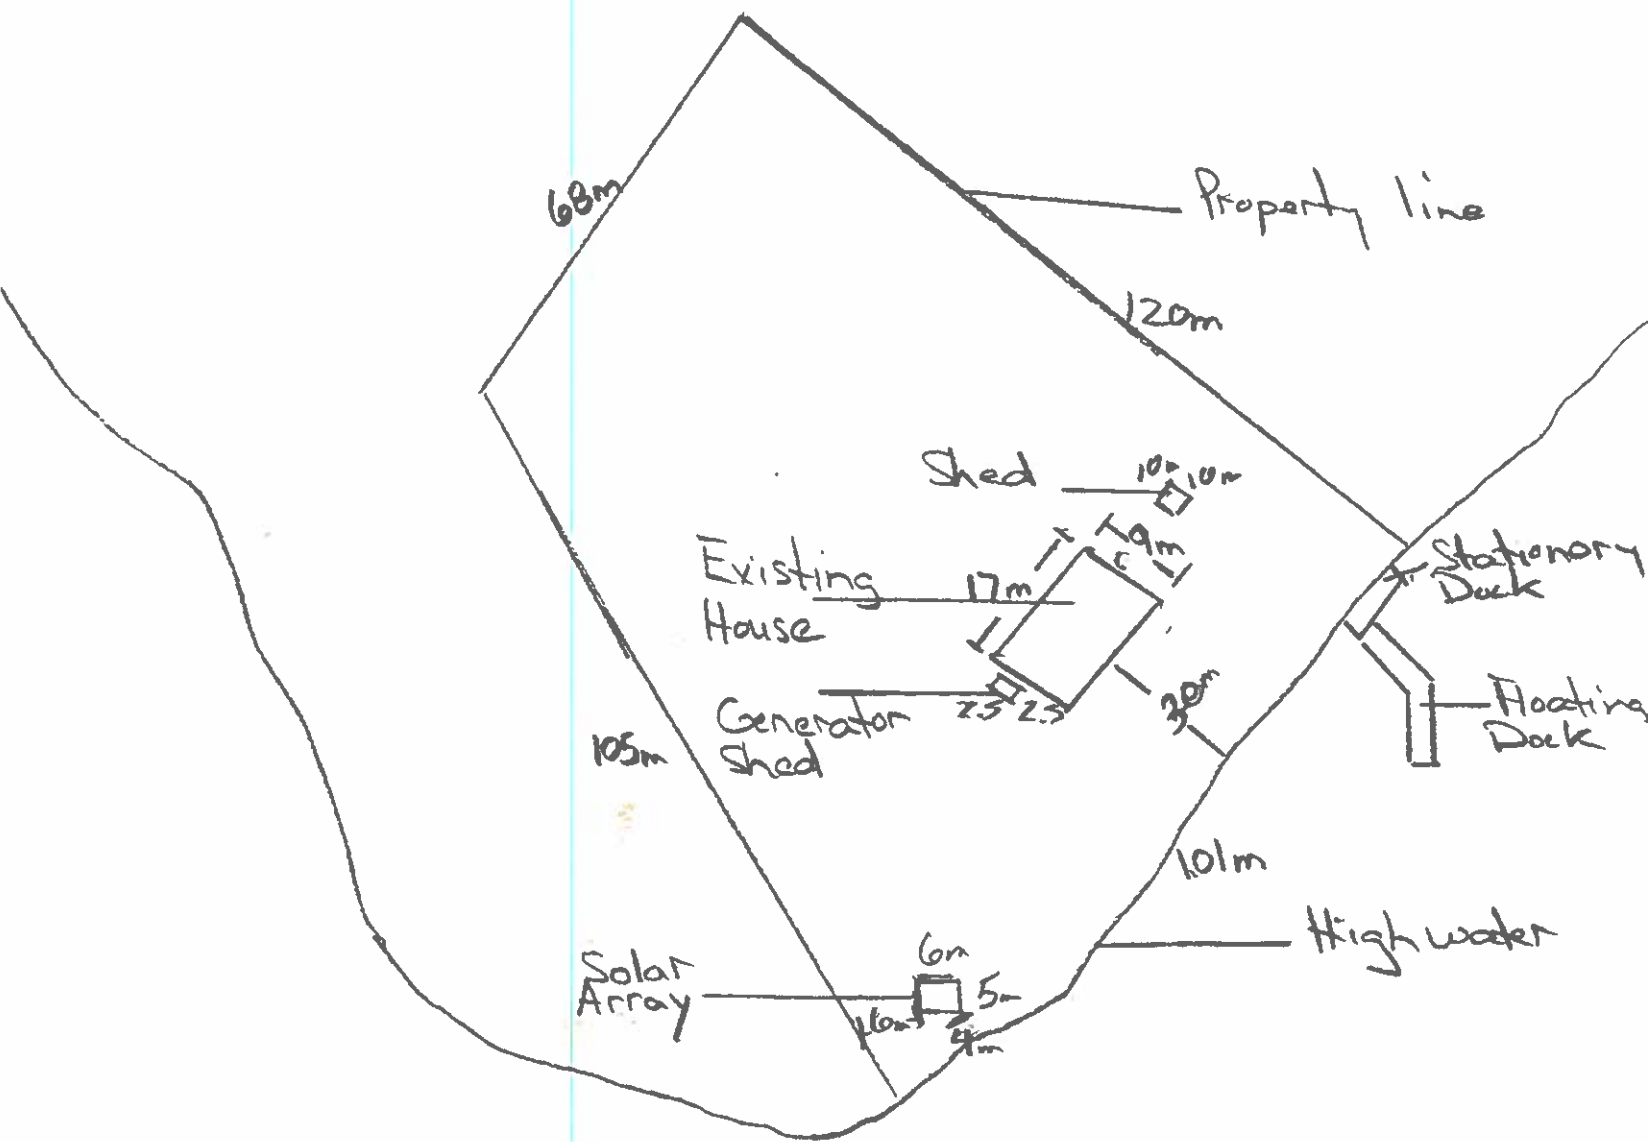

△ North

Club Island Plot Plan

Existing House 140m²

Generator Shed 2.5m²

Stationary Dock 30m²

Floating Dock 55m²

Shed 9m²

Lot size

2.51 acres

101 x 105 x 68 x 120

Scale

1mm = 1m

Prepared By

Dan Foley